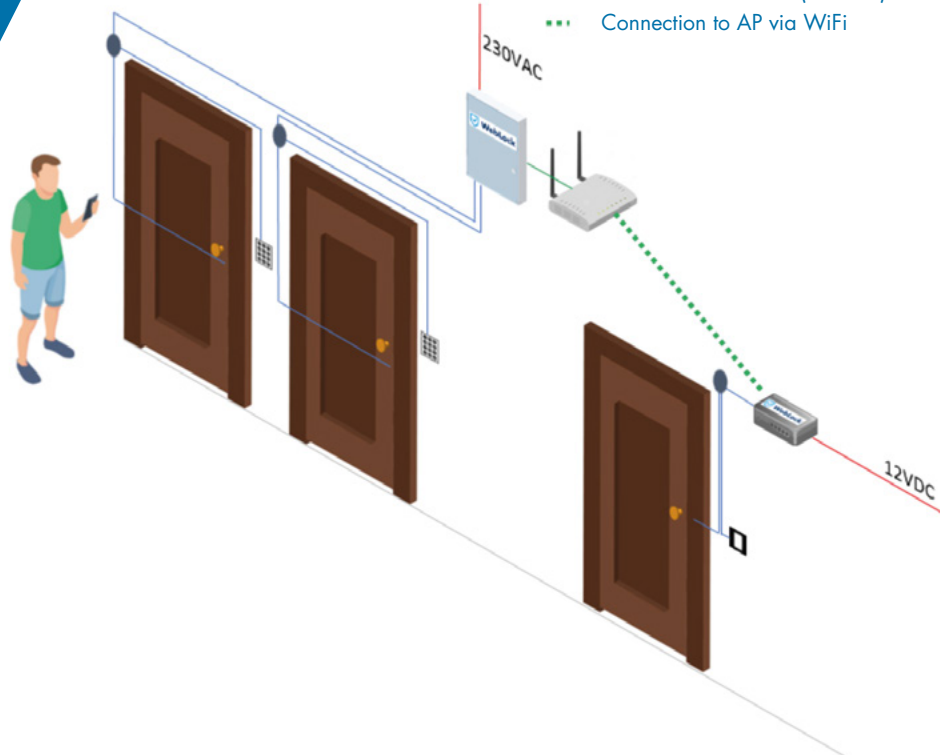

Valnes WebLock Online Distributed Wired + Wireless Installation (DLAV4)

Best for upgrading an existing system to take it online

Installation type: Wired + Wireless

Entry options: Keypad
Keycard
Remotely from mobile or desktop
Mobile app
RFID
QR code or bar code
API

Pros: Online solution
Distributed small installations suit
best for an existing system upgrade

Many entry options

Easy wireless installation for
doors with electric lock or strike

Cons: Maintenance takes more time due to
scattered locations of controllers