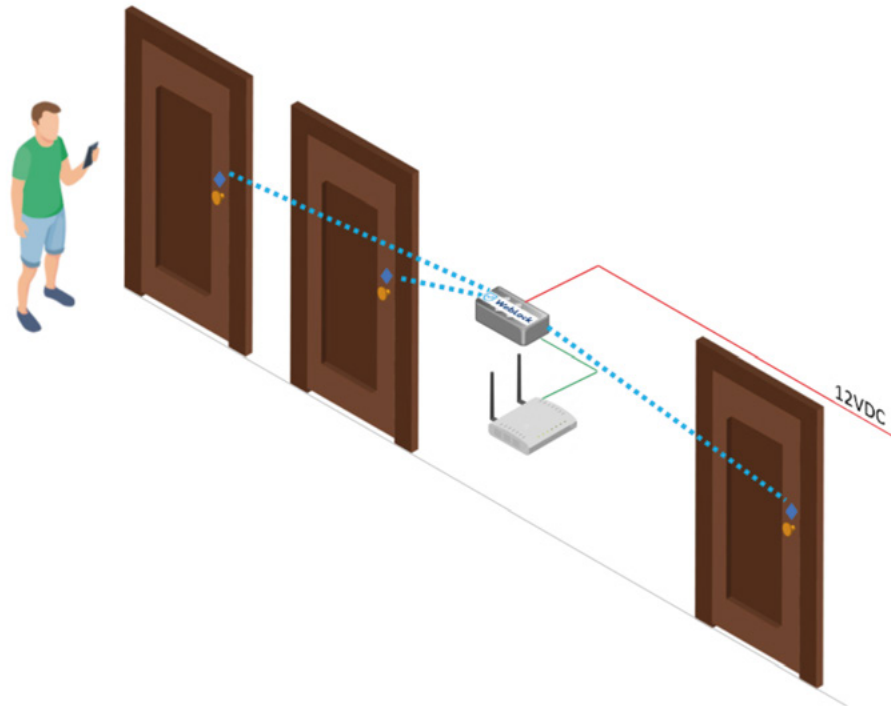

Valnes WebLock Online Bluetooth Wireless Installation

Best for upgrading existing hotel locks to take them online

Installation type: Wireless

Entry options: Mobile app
Remotely from mobile or desktop

Pros: Easiest way to upgrade already existing hotel locks due to no wiring